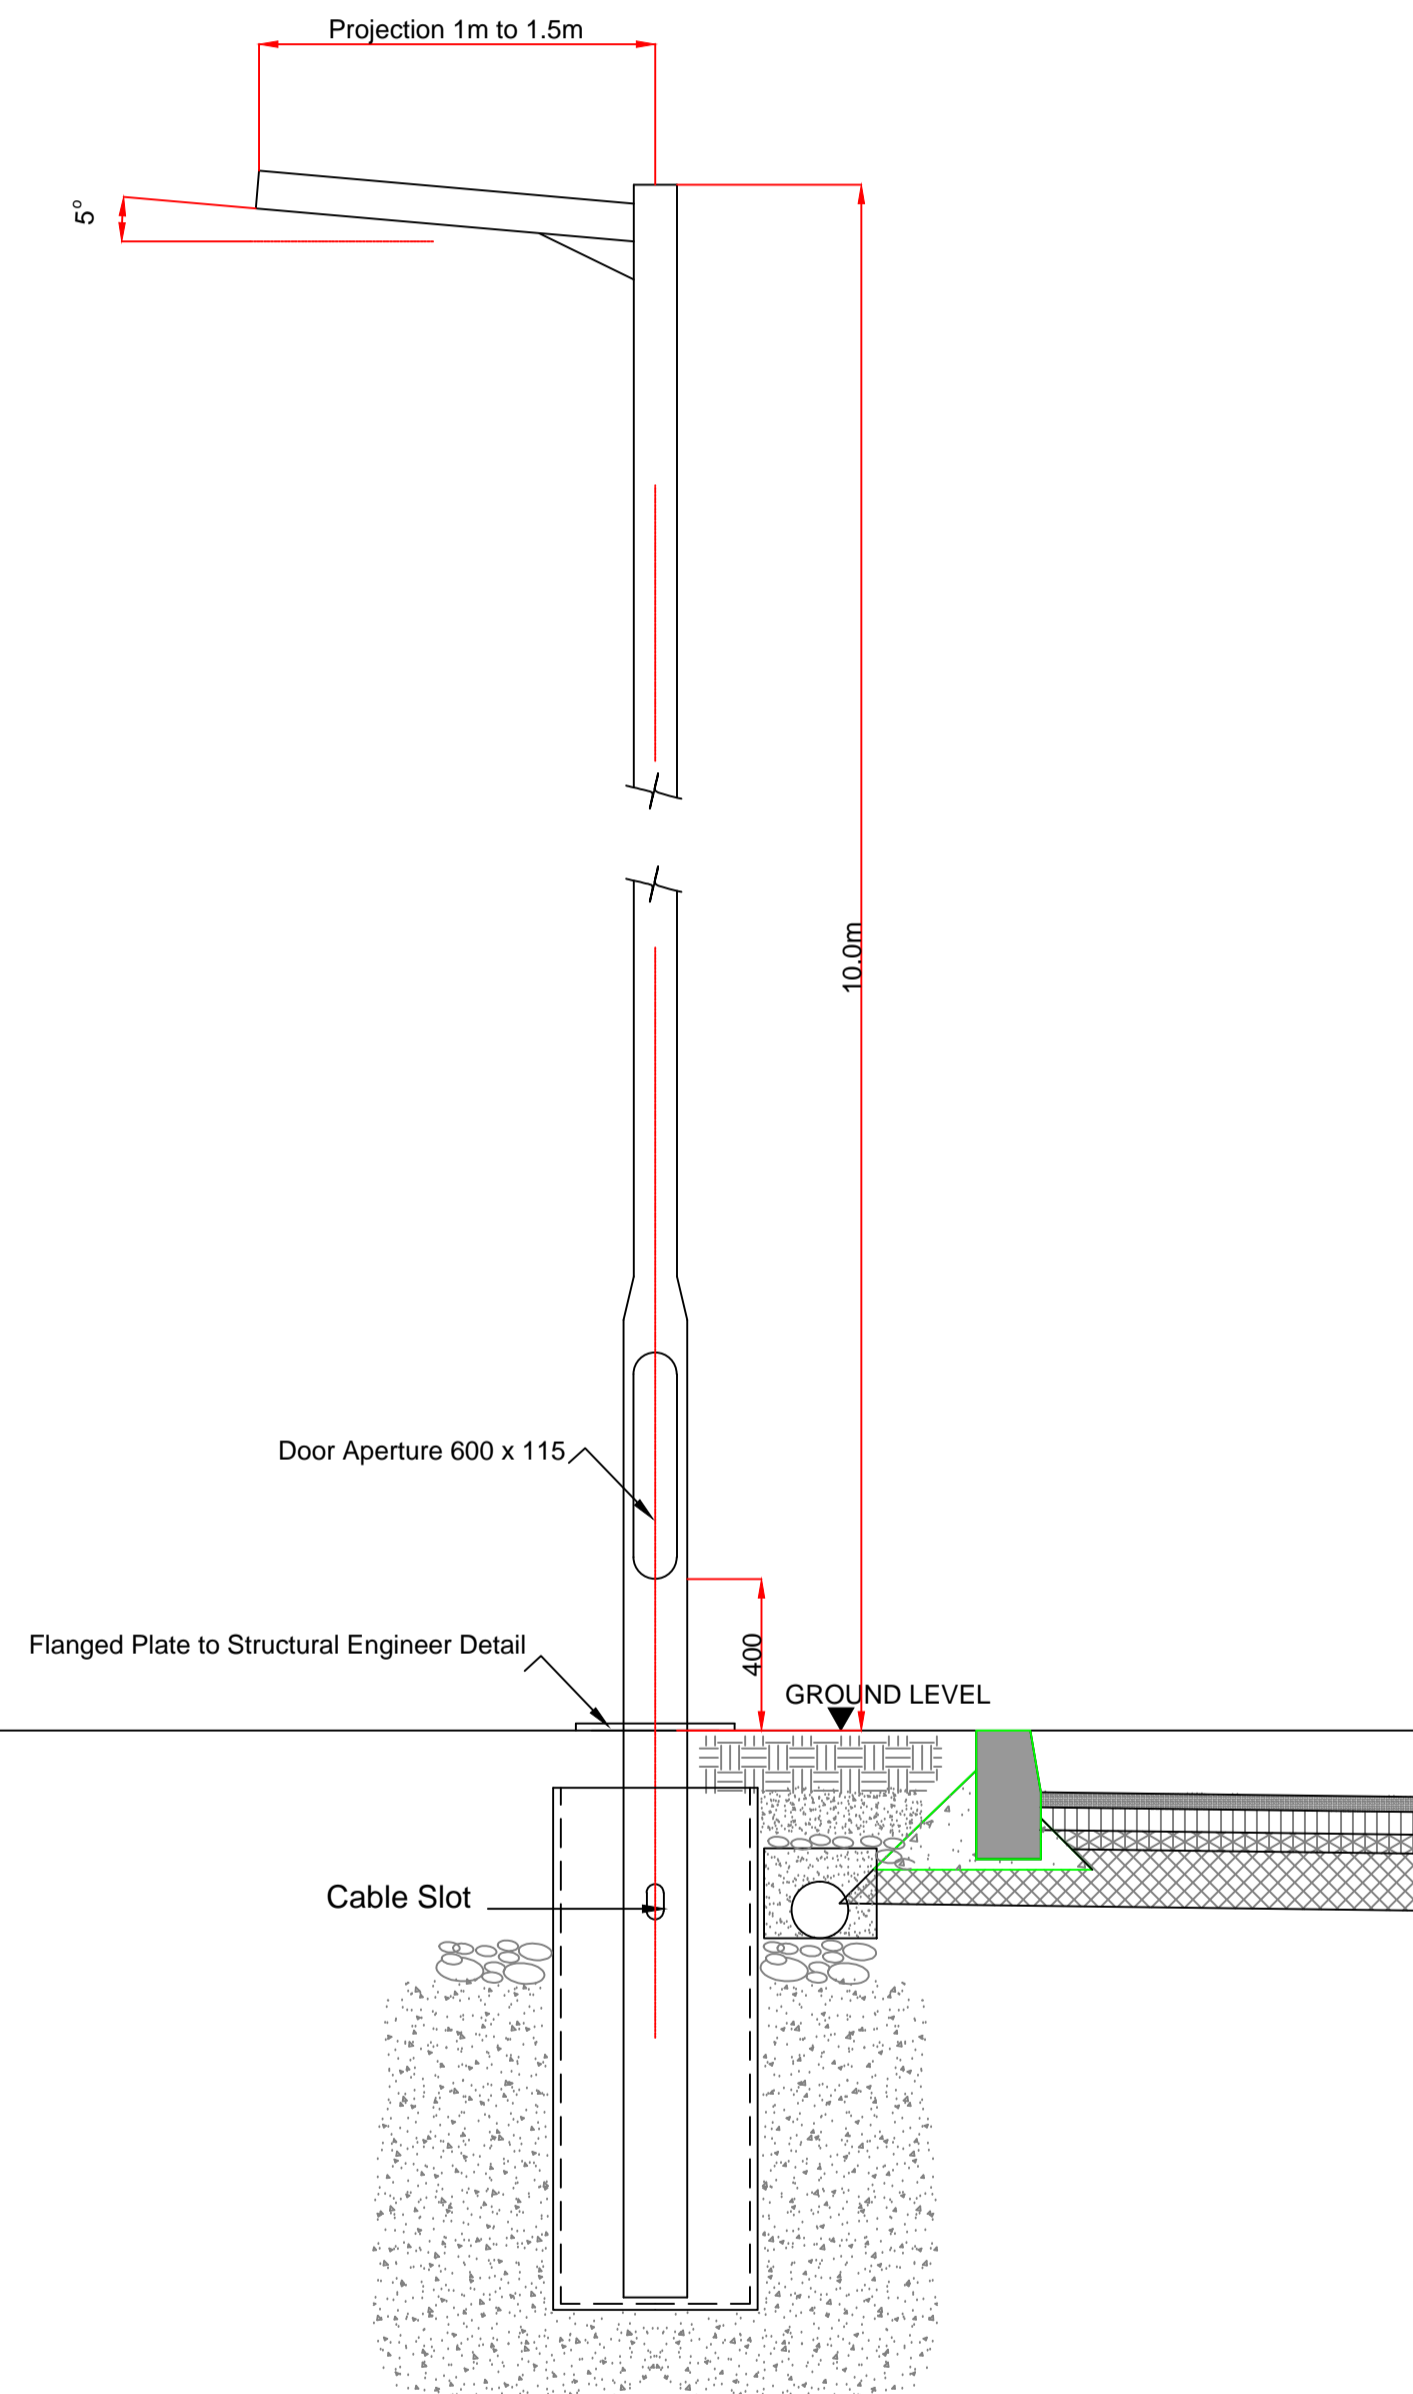

4 TO 6m COLUMN

POST HEIGHT	DIM 'X'	DIM 'Y'
4m	375mm	1000mm
6m	375mm	1350mm
10m	600mm	1800mm

10m COLUMN

25m COLUMN

CU Phosco LIGHTING

CHARLES HOUSE
GREAT AMWELL
WARE
HERTS
SG12 9TA
TEL : <01920> 860600
FAX : <01920> 860635

DRAWING TITLE :
GALWAY HARBOUR CO.
HARBOUR EXTENSION
LIGHTING COLUMNS

DRAWN : A. C. DATE : JAN 2014

SCALE : @ A1 1:20 A3 1/40

DRAWING No. : SHT: ISS: SUF:
LS12092-5