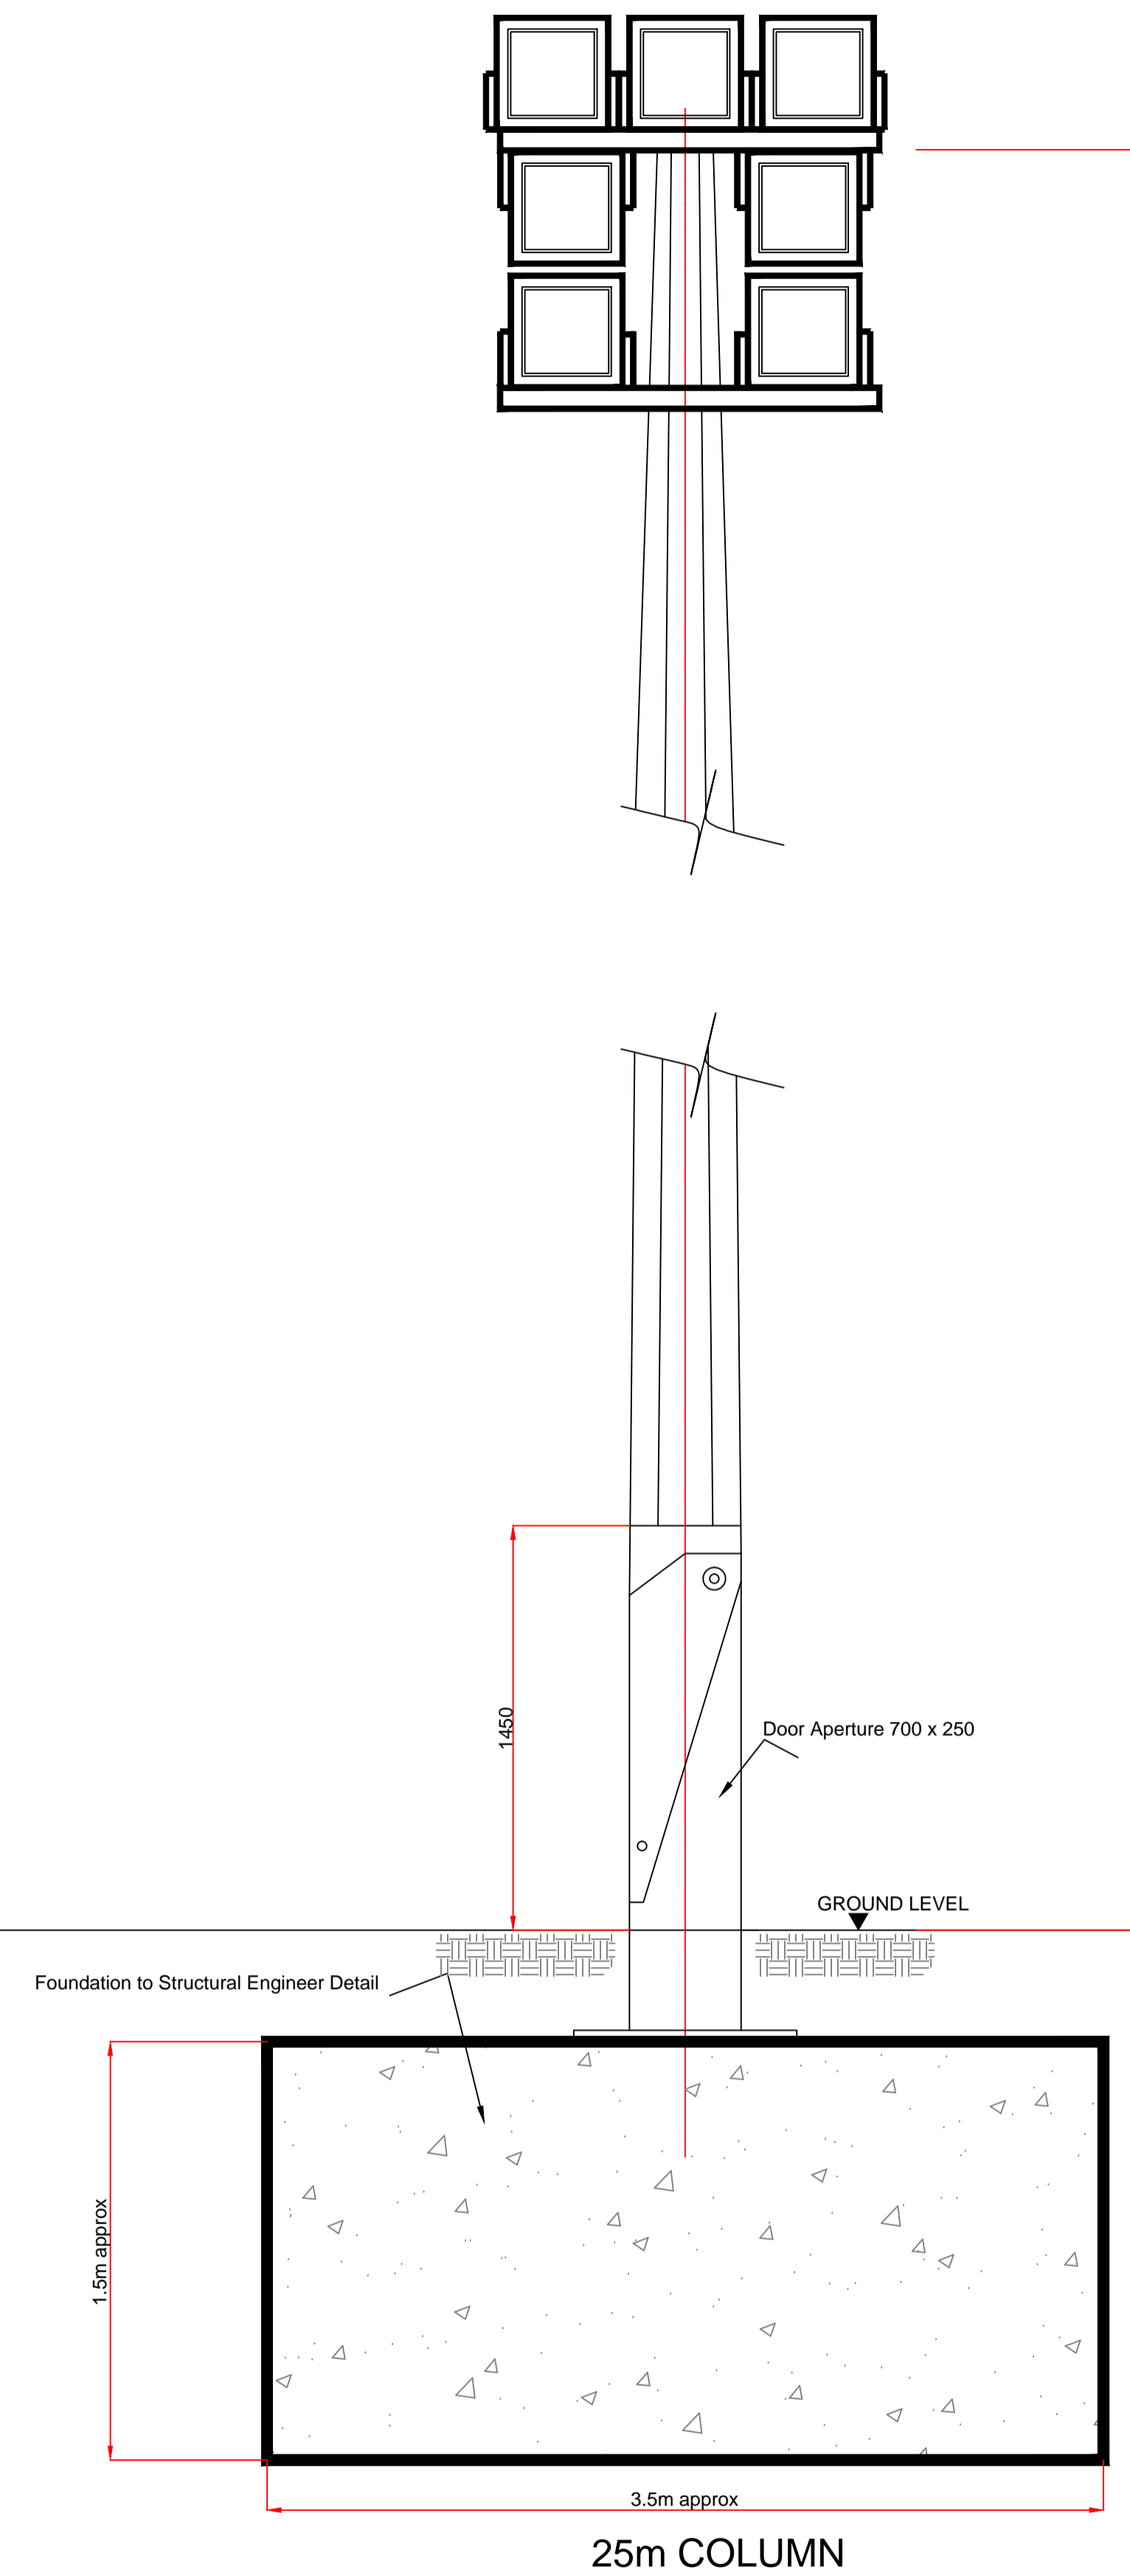

4 TO 6m COLUMN

POST HEIGHT	DIM 'X'	DIM 'Y'
4m	375mm	1000mm
6m	375mm	1350mm
10m	600mm	1800mm

10m COLUMN

25m COLUMN

CU Phosco LIGHTING

CHARLES HOUSE
GREAT AMWELL
WARE
HERTS
SG12 9TA
TEL : <01920> 860600
FAX : <01920> 860635

DRAWING TITLE :
GALWAY HARBOUR CO.
HARBOUR EXTENSION
LIGHTING COLUMNS

DRAWN : A. C. DATE : JAN 2014

SCALE : @ A1 1:20 A3 1/40

DRAWING No. : SHT: ISS: SUF:
LS12092-5